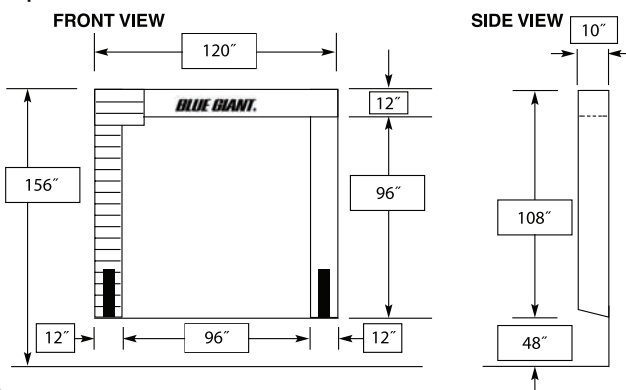

Standard Size Specifications

Generally designed to suit 8' wide x 8' high openings.

The Series BG100FDS is recommended when the tightest possible seal is required and full access to the rear of the truck is not required.

Higher Head Pads can be used to suit a variety of trailer heights (available in 18" or 24").

Drop Curtains can be ordered for installation below the head pad to cover lower trucks.

PVC Drop Curtains are an excellent way to create a better seal for lower trucks made from low temp PVC.

To maximize long term performance of your dock seal, overlapping flaps are applied at the corners of the head pad and full height of the side pads. The wear flaps will absorb the added abrasion that occurs at high wear areas. Wear flaps are available with 4", 6" or 8" exposure. Available in a wide range of fabrics & colours.